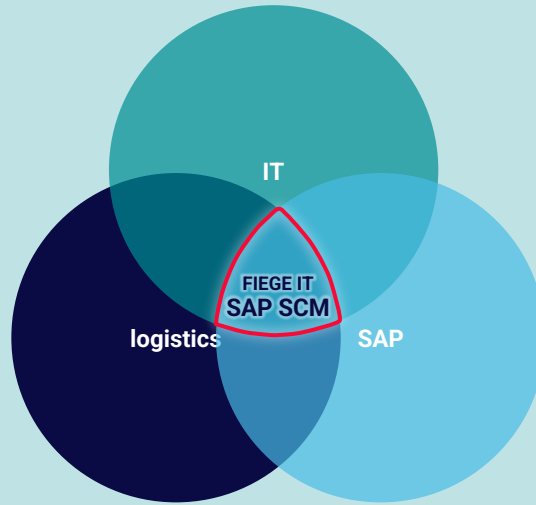

FIEGE
IT SAP SCM

Essential

Supply Chain Management

Supply Chain Logistics

FIEGE on SAP Partner Finder:
<https://partnerfinder.sap.com/profile/0000137218>

SAP EWM CONSULTING TO THE POINT.

PORTFOLIO & APPROACH

On demand we can also take over single work packages to immediately support your running business or project.

REFERENCES

With our **TOP 3** SAP customers;

GALERIA

we have finalized **9** complex **SAP** projects, both in WM and EWM environments over the last **12** years.

"At FIEGE IT we also stand for long-term customer-relations in partnership. We're shaped by mutual journeys around SAP logistics. From WM updates over WM to EWM migrations to EWM implementations, we stand closely by our customers."